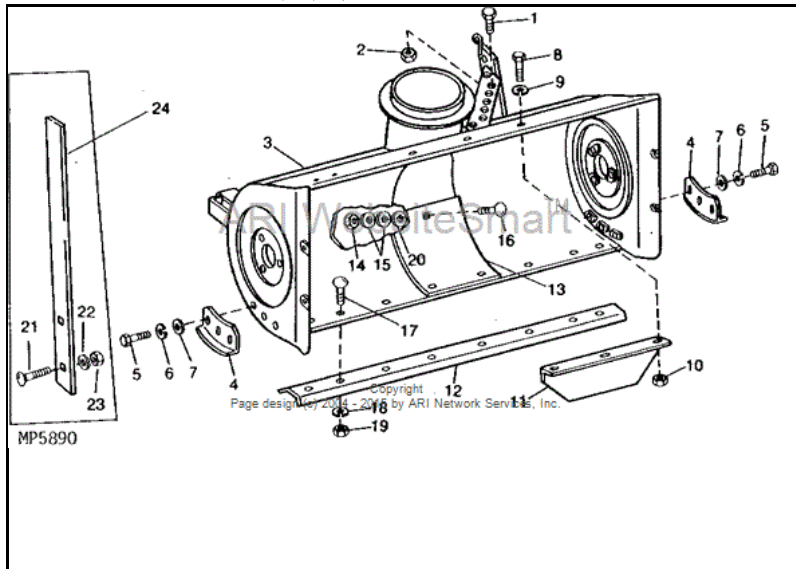

Parts Look Up and Ordering My Cart My Checkout My Order History Maps and Hours News Contact Us / eNewsletter / Jobs

OEM Parts

Assembly SHELL 38": 32,32A,321,338 & 38" SNOW THROWERS

<- New Model

**38 INCH SNOW THROWERS -PC1009**

Zoom In

Zoom Out

SHELL 38": 32,32A,321,338 & 38" SNOW THROWERS

Click and drag to move diagram view

Tag	Part #	Description	Price	Qty
1	19H1914	CAP SCREW   1/4in. X 1in., (5 CAP SCREWS AND 5 LOCK NUTS SUB 088 FOR AM33357 SHEAR BOLT KIT)	\$1.00	<input type="text" value="5"/>
2	M40333	LOCK NUT   1/4in.	\$1.00	<input type="text" value="5"/>
3	AM101627	HOUSING	Call Us	
4	M135188	Runner	\$20.06	<input type="text" value="2"/>
5	19H1900	CAP SCREW   5/16in. X 3/4in.	\$1.00	<input type="text" value="6"/>
6	12H303	LOCK WASHER   5/16in.	\$1.00	<input type="text" value="6"/>
7	24H1136	WASHER   11/32in. X 11/16in. X 0.065in.	\$1.00	<input type="text" value="6"/>
8	19H1936	CAP SCREW   3/8in. X 3/4in.	\$1.00	<input type="text" value="3"/>
9	12H304	LOCK WASHER   3/8in.	\$1.00	<input type="text" value="3"/>
10	14H1076	NUT   3/8in.	\$1.00	<input type="text" value="3"/>
11	M134044	Deflector	\$43.96	<input type="text" value="1"/>
12	M42976	BLADE	\$48.54	<input type="text" value="1"/>
13		Bolt   EXTRA EQUIPMENT, (SUB M95030,	\$1.00	